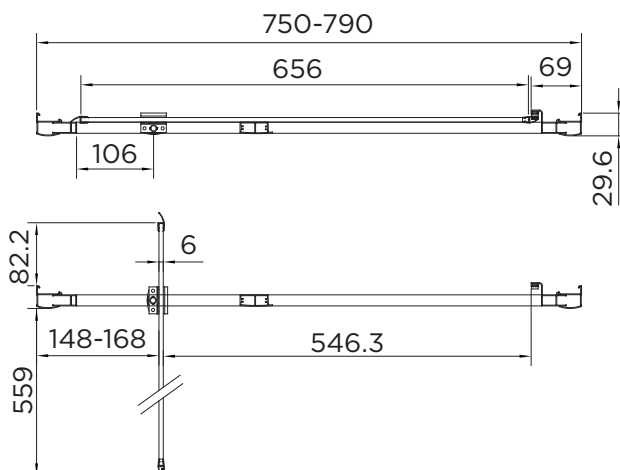

SPECIFICATION

venturi 6

PIVOT DOOR

RANGE	VENTURI 6
PRODUCT	PIVOT DOOR
CODE	AQ9312S
SIZE	800
PROFILE COLOUR	SILVER
GLASS THICKNESS	6mm
GLASS FINISH	CLEAR
GLASS TREATMENT	CLEAN & CLEAR™
HEIGHT	1900
ADJUSTMENT IN RECESS	750-790
ADJUSTMENT WITH SIDE PANEL	757-797
OPTIONAL SIDE PANEL	YES
APERTURE	546
GUARANTEE	LIFETIME
GLASS BS EN	EN12150-1T
CE	YES/EN14428
PROFILE MATERIAL	ALUMINUM/6463#
HANDLE MATERIAL	STAINLESS STEEL
PIVOT HINGE MATERIAL	ZINC ALLOY
QUICK RELEASE ROLLERS	N/A
FIXED PANEL SIZE	N/A
MOVING PANEL SIZE	656
PRODUCT HAND	UNIVERSAL
PRODUCT WEIGHT	25KG
PACKAGED DIMENSIONS	1980x795x65
BARCODE	5031978044357

Optional Cover Strips available

*All shower enclosures carry a Lifetime Guarantee when fitted with an Aquadart shower tray, a 10 year Guarantee will be given when fitted with any other manufacturer's tray.

To register your Guarantee visit: www.aquadart.co.uk | Spare Parts available at: www.aprilaquadartspares.co.uk

All measurements in mm and are nominal