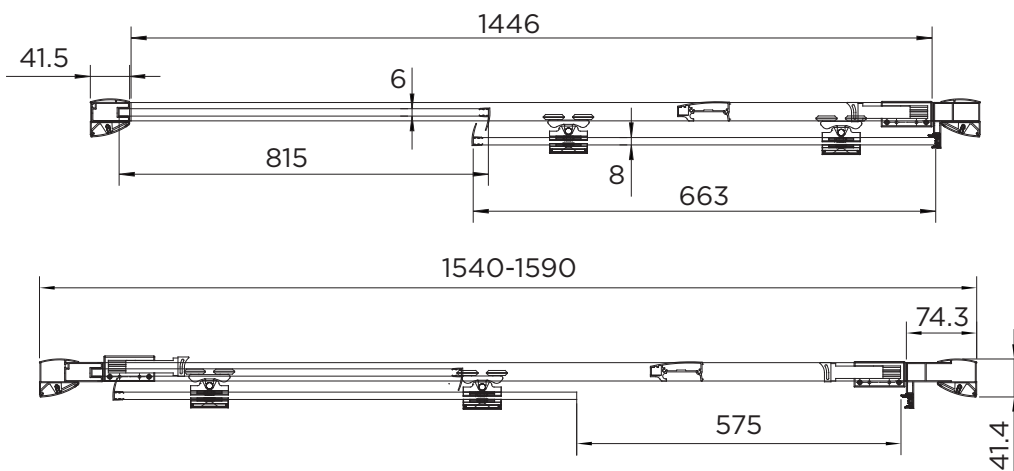

### SLIDING DOOR

RANGE	VENTURI 8
PRODUCT	SLIDING DOOR
CODE	AQ8216S
SIZE	1600
PROFILE COLOUR	SILVER
GLASS THICKNESS	8mm
GLASS FINISH	CLEAR
GLASS TREATMENT	CLEAN & CLEAR™
HEIGHT	1900
ADJUSTMENT IN RECESS	1540-1590
ADJUSTMENT WITH SIDE PANEL	1550-1600
OPTIONAL SIDE PANEL	YES
APERTURE	575
GUARANTEE	LIFETIME
CE	EN14428
GLASS BS EN	EN12150-1T
PROFILE MATERIAL	ALUMINUM/6463#
HANDLE MATERIAL	STAINLESS STEEL
ROLLER MATERIAL	ZINC ALLOY/ABS CHROME
QUICK RELEASE ROLLERS	YES
FIXED PANEL SIZE	815
MOVING PANEL SIZE	663
PRODUCT HAND	UNIVERSAL
PRODUCT WEIGHT	58KG
PACKAGED DIMENSIONS	1980x898x160
BARCODE	5031978043985

All measurements in mm and are nominal