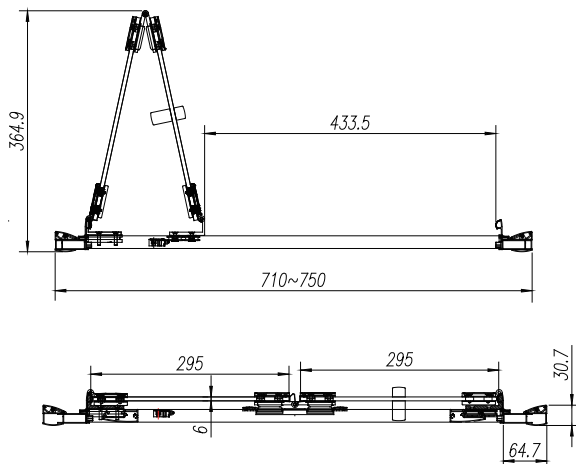

SPECIFICATION

venturi 6 BIFOLD DOOR

RANGE	VENTURI 6
PRODUCT	BIFOLD DOOR
CODE	AQ9371S
SIZE	760
PROFILE COLOUR	SILVER
GLASS THICKNESS	6mm
GLASS FINISH	CLEAR
GLASS TREATMENT	CLEAN & CLEAR™
HEIGHT	1900
ADJUSTMENT IN RECESS	710-750
ADJUSTMENT WITH SIDE PANEL	717-757
OPTIONAL SIDE PANEL	YES
APERTURE	433
GUARANTEE	LIFETIME
GLASS BS EN	EN12150-1T
CE	YES/EN14428
PROFILE MATERIAL	ALUMINUM/6463#
HANDLE MATERIAL	STAINLESS STEEL
ROLLE MATERIAL	STAINLESS STEEL
QUICK RELEASE ROLLERS	NO
FIXED PANEL SIZE	295
MOVING PANEL SIZE	295
PRODUCT HAND	UNIVERSAL
PRODUCT WEIGHT	26.5KG
PACKAGED DIMENSIONS	1920x752x84
BARCODE	5031978044678

All measurements in mm and are nominal