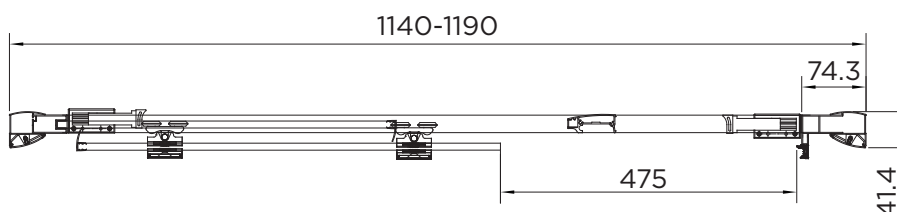

SPECIFICATION

venturi 8

SLIDING DOOR

RANGE	VENTURI 8
PRODUCT	SLIDING DOOR
CODE	AQ8212S
SIZE	1200
PROFILE COLOUR	SILVER
GLASS THICKNESS	8mm
GLASS FINISH	CLEAR
GLASS TREATMENT	CLEAN & CLEAR™
HEIGHT	1900
ADJUSTMENT IN RECESS	1140-1190
ADJUSTMENT WITH SIDE PANEL	1150-1200
OPTIONAL SIDE PANEL	YES
APERTURE	475
GUARANTEE	LIFETIME
CE	EN14428
GLASS BS EN	EN12150-1T
PROFILE MATERIAL	ALUMINUM/6463#
HANDLE MATERIAL	STAINLESS STEEL
ROLLER MATERIAL	ZINC ALLOY/ABS CHROME
QUICK RELEASE ROLLERS	YES
FIXED PANEL SIZE	490
MOVING PANEL SIZE	588
PRODUCT HAND	UNIVERSAL
PRODUCT WEIGHT	44KG
PACKAGED DIMENSIONS	1980x640x137
BARCODE	5031978043954

All measurements in mm and are nominal