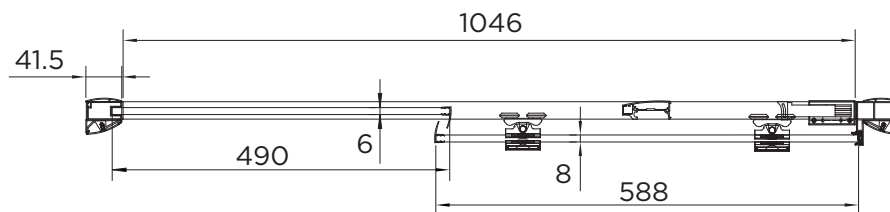

SPECIFICATION

venturi 8

SLIDING DOOR

RANGE	VENTURI 8
PRODUCT	SLIDING DOOR
CODE	AQ8212S
SIZE	1200
PROFILE COLOUR	SILVER
GLASS THICKNESS	8mm
GLASS FINISH	CLEAR
GLASS TREATMENT	CLEAN & CLEAR™
HEIGHT	1900
ADJUSTMENT IN RECESS	1140-1190
ADJUSTMENT WITH SIDE PANEL	1150-1200
OPTIONAL SIDE PANEL	YES
APERTURE	475
GUARANTEE	LIFETIME
CE	EN14428
GLASS BS EN	EN12150-1T
PROFILE MATERIAL	ALUMINUM/6463#
HANDLE MATERIAL	STAINLESS STEEL
ROLLER MATERIAL	ZINC ALLOY/ABS CHROME
QUICK RELEASE ROLLERS	YES
FIXED PANEL SIZE	490
MOVING PANEL SIZE	588
PRODUCT HAND	UNIVERSAL
PRODUCT WEIGHT	44KG
PACKAGED DIMENSIONS	1980x640x137
BARCODE	5031978043954

All measurements in mm and are nominal