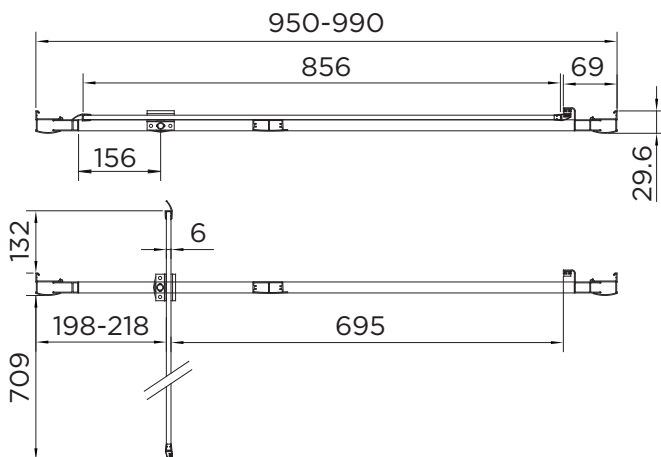

SPECIFICATION

venturi 6

PIVOT DOOR

RANGE	VENTURI 6
PRODUCT	PIVOT DOOR
CODE	AQ9314S
SIZE	1000
PROFILE COLOUR	SILVER
GLASS THICKNESS	6mm
GLASS FINISH	CLEAR
GLASS TREATMENT	CLEAN & CLEAR™
HEIGHT	1900
ADJUSTMENT IN RECESS	950-990
ADJUSTMENT WITH SIDE PANEL	957-997
OPTIONAL SIDE PANEL	YES
APERTURE	695
GUARANTEE	LIFETIME
GLASS BS EN	EN12150-1T
CE	YES/EN14428
PROFILE MATERIAL	ALUMINUM/6463#
HANDLE MATERIAL	STAINLESS STEEL
PIVOT HINGE MATERIAL	ZINC ALLOY
QUICK RELEASE ROLLERS	N/A
FIXED PANEL SIZE	N/A
MOVING PANEL SIZE	856
PRODUCT HAND	UNIVERSAL
PRODUCT WEIGHT	31KG
PACKAGED DIMENSIONS	1980x995x65
BARCODE	5031978044371

Optional Cover Strips available

*All shower enclosures carry a Lifetime Guarantee when fitted with an Aquadart shower tray, a 10 year Guarantee will be given when fitted with any other manufacturer's tray.

To register your Guarantee visit: www.aquadart.co.uk | Spare Parts available at: www.aprilaquadartspares.co.uk

All measurements in mm and are nominal